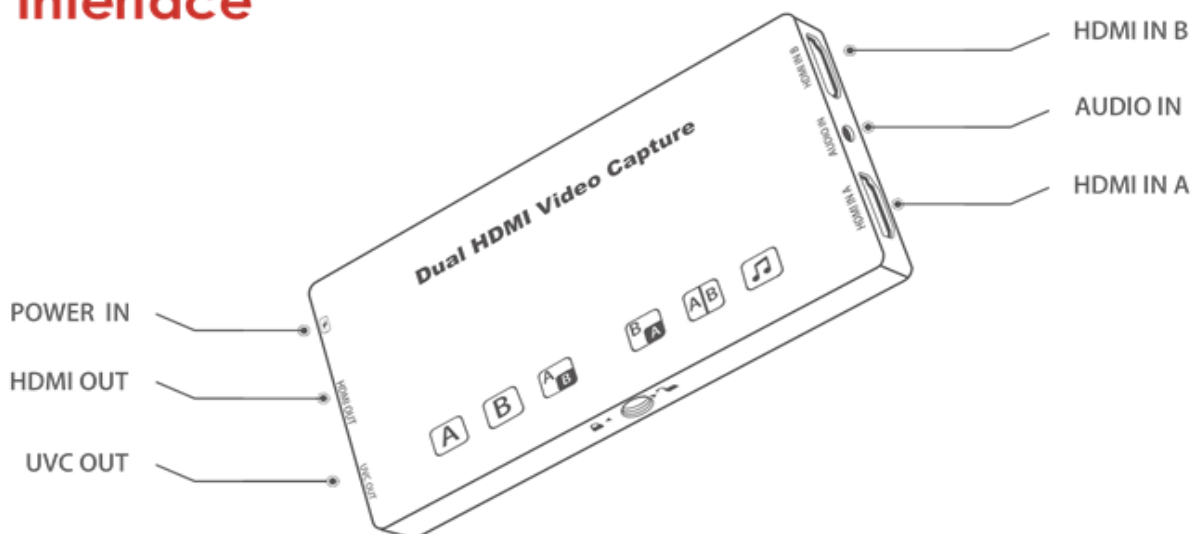

JC2H Dual HDMI Video Capture Card

Dual HDMI video capture card is a Full HD video and audio high-performance record/playback through USB-C and PGM output, capturing dual HDMI input and an analog audio input. It has a built-in audio mixer function, allowing users to toggle between different audio settings and three audio inputs. Based on UVC standard, the device features a laptop/phone or live broadcast software fast connection with the system-supplied driver. Moreover, its lightweight design and intuitive plug-and-play USB make it possible to fit in any case so that you can take it to any live event or production.

Feature Highlights

- Dual HDMI input for capturing 2 channels
- 1 HDMI output(PGM) for streaming video
- High-Definition Video at 1080p/60fps
- 6 Screen Mode Configurations
- High-quality aluminum alloy CNC shell features both metal texture and durability
- Support operating systems of Windows, Mac OS, Android

Interface

More Details

2 HDMI to USB-CHigh-

Dual HDMI input enables you to capture uncompressed 1080p video from 2 channels Source B HDMI Simultaneously.

Definition Video

Support to capture uncompressed video at 1080p/60fps and HDMI loop out (PGM out) at 1080p/60fps.

Technical Parameters

Hardware

- **Power:** 3W
- **Power Supply:** PC supply, support quick charge for phone
- **Video Input:** Dual HDMI in, support interlaced and progressive resolution, support HDMI 1.4, maximum 1920x1080@60fps
- **Audio Input:** HDMI or 3.5 mm Mic in
- **HDMI Out:** Full HD output, 1920*1080@60fps
- **Video Output:** UVC1.5, 1080P@30fps
- **Audio Output:** UAC2.0
- **USB Ports:** 1*USB-C (host), 1*USB-C(power)18W
- **Systems:** Windows, Mac OS, Android