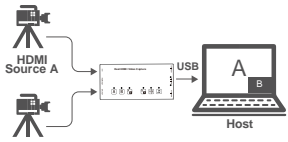

JC2H Dual HDMI Video Capture Card

Dual HDMI video capture card is a Full HD video and audio high-performance record/playback through USB-C and PGM output, capturing dual HDMI input and an analog audio input. It has a built-in audio mixer function, allowing users to toggle between different audio settings and three audio inputs. Based on UVC standard, the device features a laptop/phone or live broadcast software fast connection with the system-supplied driver. Moreover, its lightweight design and intuitive plug-and-play USB make it possible to fit in any case so that you can take it to any live event or production.

Feature Highlights

- Dual HDMI input for capturing 2 channels
- 1 HDMI output(PGM) for streaming video
- High-Definition Video at 1080p/60fps
- 6 Screen Mode Configurations
- High-quality aluminum alloy CNC shell features both metal texture and durability
- Support operating systems of Windows, Mac OS, Android

Interface

More Details

2 HDMI to USB-CHigh-

Dual HDMI input enables you to capture uncompressed 1080p video from 2 channels Source B HDMI Simultaneously.

Definition Video

Support to capture uncompressed video at 1080p/60fps and HDMI loop out (PGM out) at 1080p/60fps.

6 Screen Mode Easy &

Adjust the display settings It can in buttons, enabling through a (Picture-in-Picture), live PBP (Picture-by-Picture), etc.

Quick DSLR Configurations Installation

be fixed on the bracket by built-1/4 "hot hole for better PIP streaming.